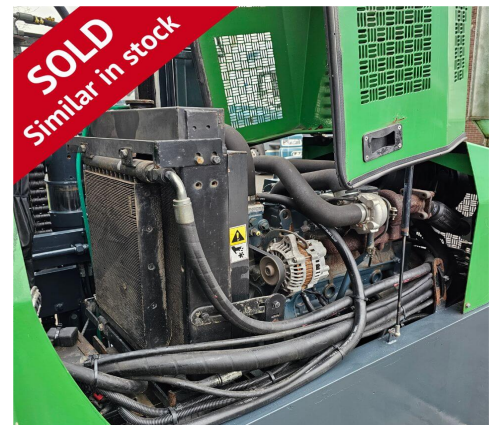

F0452 - 8.0 Ton Multi-Directional Forklift

Make	Combilift	Hyd Lever Type	Mechanical (Single) Lever
Model	C8000	Hyd Functions	4 available (3 standard)
Chassis	Multi-Directional Sideloader	Lift Height (MM)	3100mm
Fuel Type	Diesel	Closed Height (MM)	2900 mm
Capacity (KG)	8000 KG	Free Lift (MM)	Full Free Lift
Year	2004	Engine	Kubota V3300
Hours	3655	Attachment(s)	Standard Fork Carriage
Condition	Pre-Owned	Tank Capacity	100 Litres

This Combilift C8000 is a 8000kg Diesel powered multi-directional forklift truck fitted with a 3100mm duplex mast and standard "fork only" carriage. **This machine has our 4* bodywork condition rating (Great) and has been consistently well looked after in its lifetime on our short-term hire fleet.**