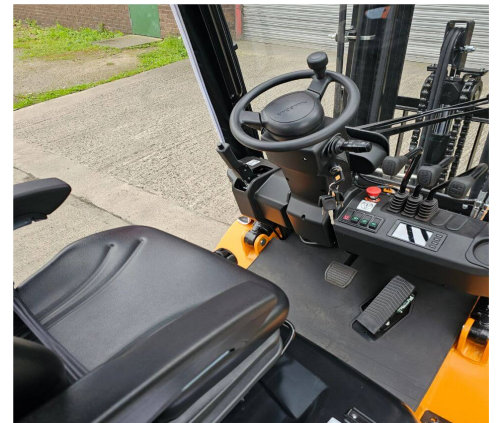

SP1121 - Hangcha CPD25-XE Lithium Forklift Truck

Make	Hangcha	Hyd Lever Type	Mechanical Lever
Model	CPD25-XEY2-SI	Hyd Functions	3 incl. Sideshift
Chassis	Counterbalance (4-wheel)	Lift Height (MM)	4500mm
Fuel Type	Lithium	Closed Height (MM)	2114 mm (OHG 2165 mm)
Capacity (KG)	2500 KG	Free Lift (MM)	1068 mm
Year	2023	Hours	6
Attachment(s)	Integral Sideshifter	Condition	As New
Battery & Charger	80V Li-ION 3-PH	Cab	Full Cabin with Heaters

This as-new 2023 Hangcha CPD25-XEY2-SI is a 4-wheel Li-ION electric counterbalance forklift with 4500mm triplex mast and sideshift. Featuring an integrated lithium-ion battery and charger, optimised for opportunity charging and performance, it delivers efficient, low-maintenance operation with all-round capability, ideal for indoor & outdoor applications.